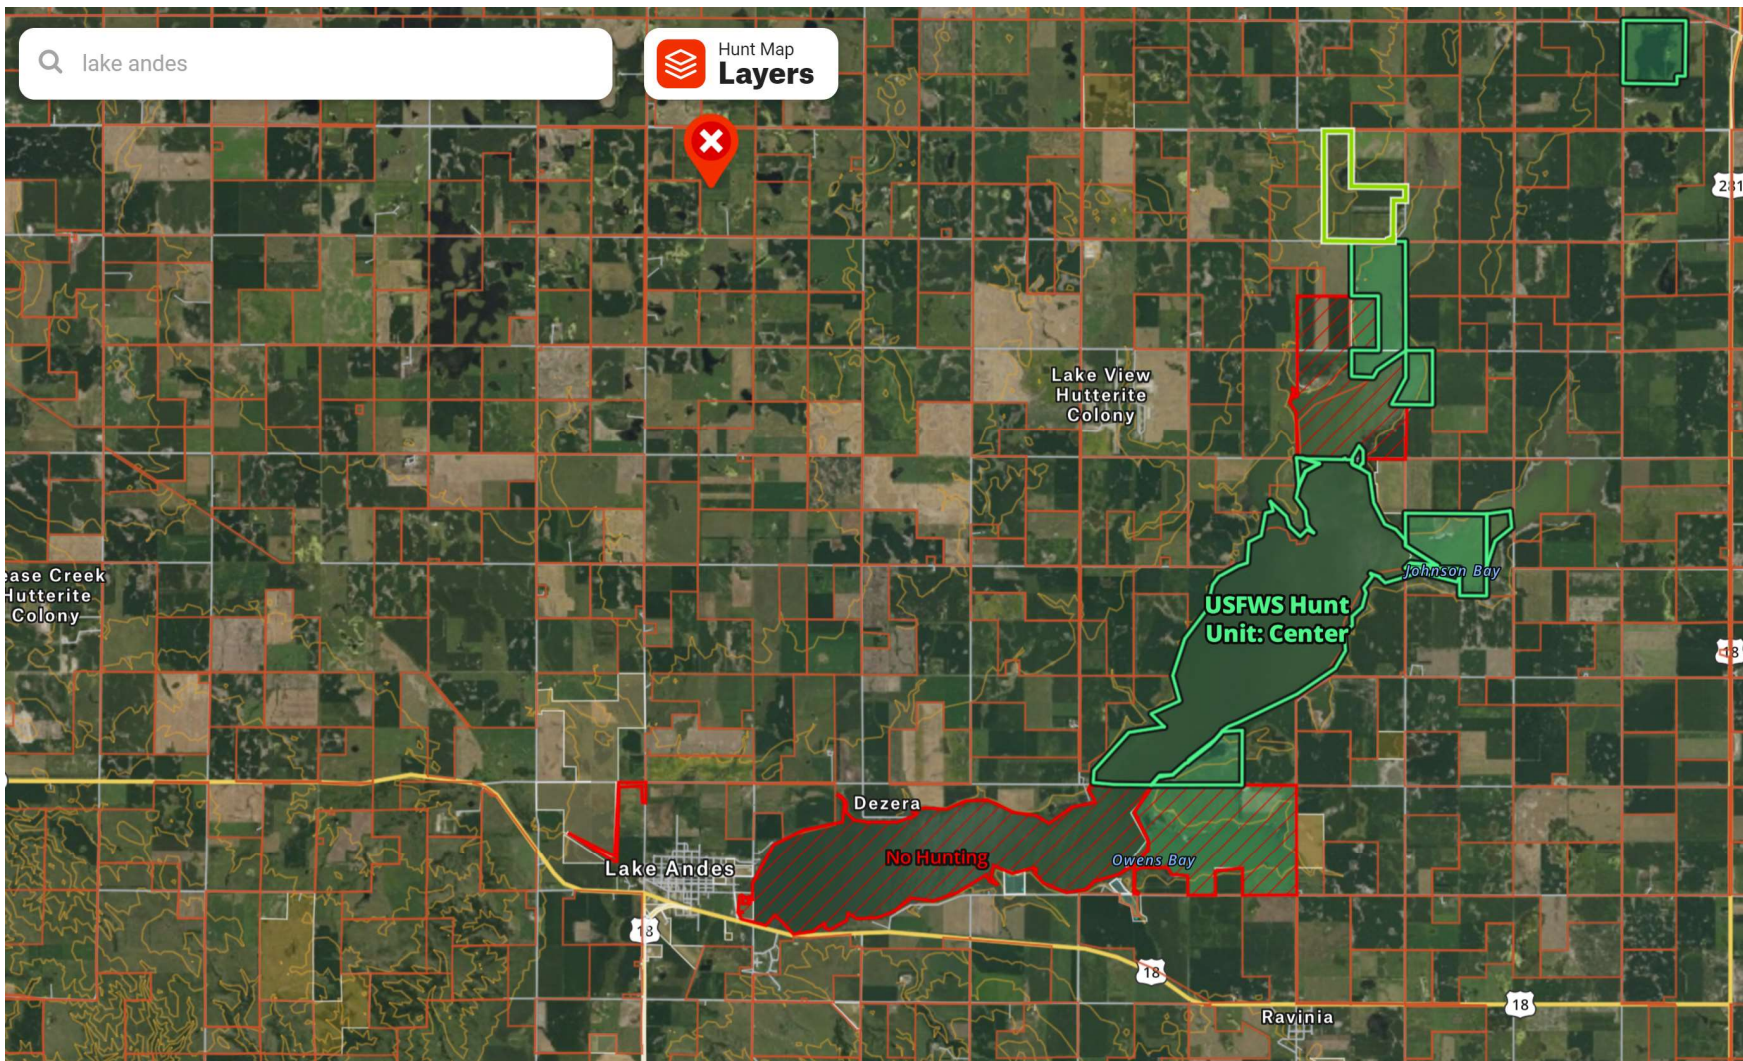

lake andes

Hunt Map  
Layers

ase Creek  
Hutterite  
Colony

Lake View  
Hutterite  
Colony

USFWS Hunt  
Unit: Center

Johnson Bay

Dezera

Lake Andes

No Hunting

Owens Bay

Ravinia